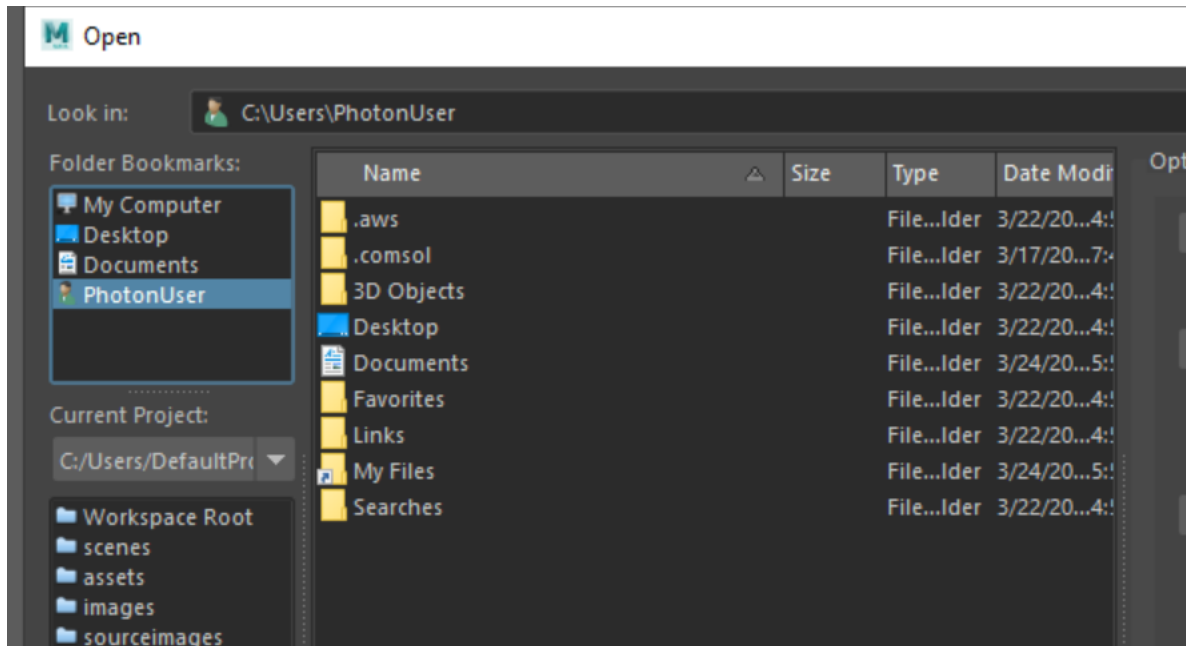

Maya

In order to access files on Google Drive go to File then open or save as depending on which you are trying to go.

Select Photon User then to the right select My Files

You should then see your Google Drive